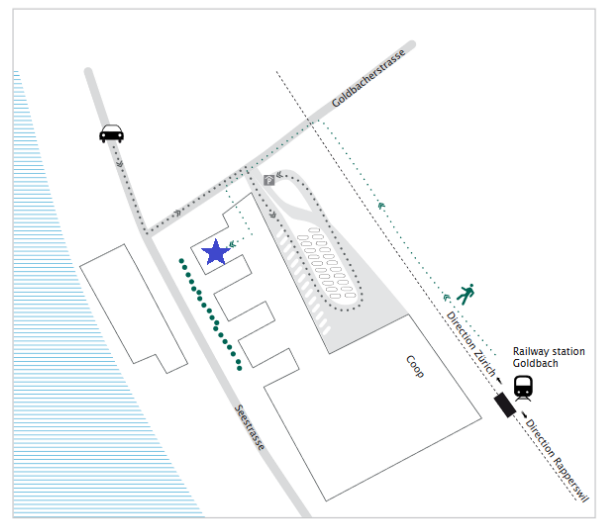

How to find us - Seestrasse 39, 8700 Küsnacht ZH

Our office is situated approx. 15 km from Zurich Airport and approx. 7 km from Zurich Main Station ("Hauptbahnhof").