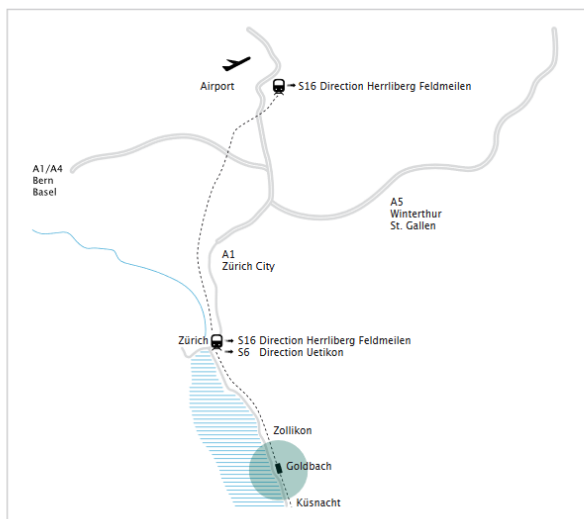

How to find us - Seestrasse 39, 8700 Küsnacht ZH

Our office is situated approx. 15 km from Zurich Airport and approx. 7 km from Zurich Main Station ("Hauptbahnhof").